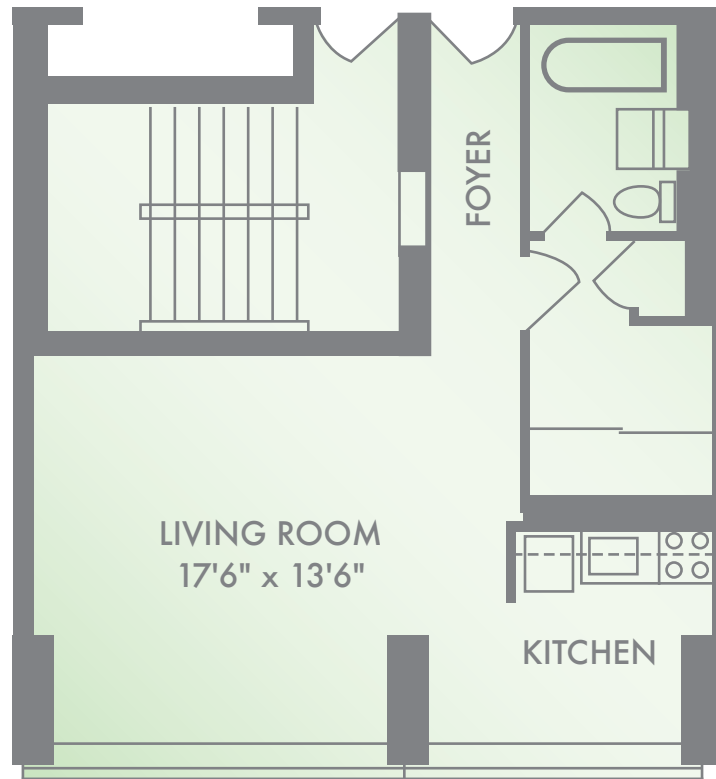

Studio

Unit 13 | 425 sq. ft.

HIGH-RISE (22 STORIES)

2nd through 22 floors

400 and 500 East 33rd Street

401 and 501 East 32nd Street

Monthly Rent _____

Notes _____